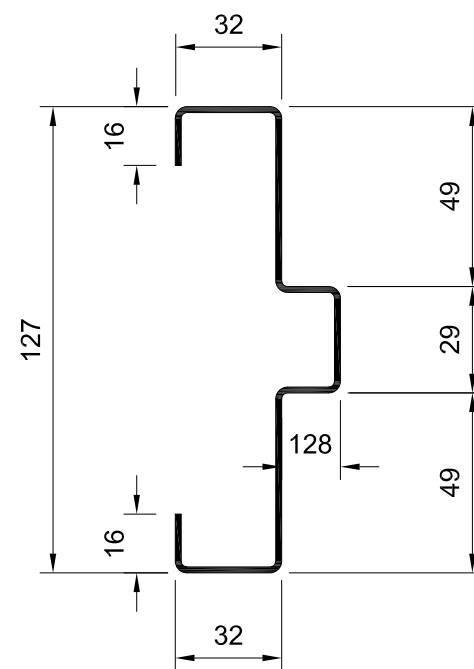

### STANDARD SIZES

DOOR LEAF SIZE	TRIM OPENING SIZE
1980 X 810	2043 X 896
1980 X 860	2043 X 946
1980 X 910	2043 X 996

BASED ON SILL CLEARANCE OF 20mm

### FRAME DETAIL

HCTA

HCTB

HCTC

FLUSH PANEL - HOLLOW CORE DOORS & FRAMES - GENERAL ARRANGEMENT

ISS.	CHANGE	No.	DATE	BY	MATERIAL - FINISH	CODE No.	SCALE	:	DRG No.	ISS.	
							DRAWN	O.B	31.01.17	FLUSH_PANEL_HC	A
							APPVD.				