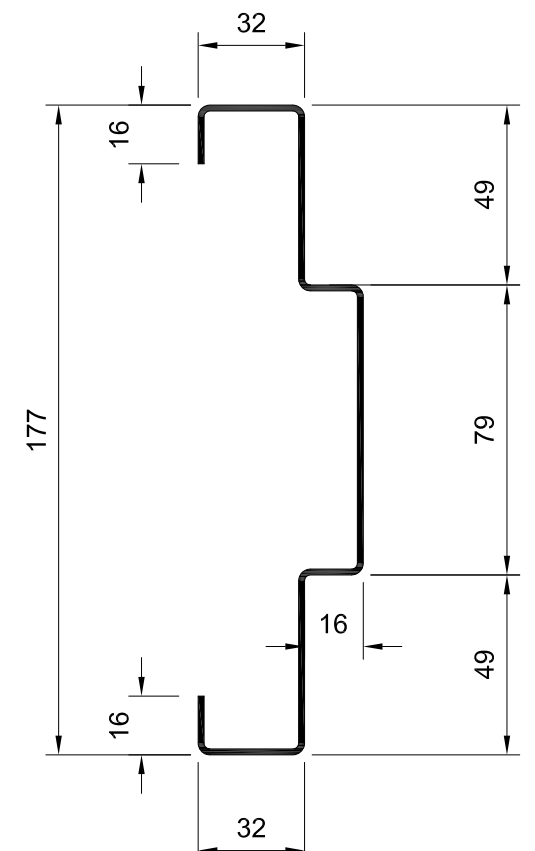

### STANDARD SIZES

DOOR LEAF SIZE	TRIM OPENING SIZE
1980 X 810	2043 X 896
1980 X 860	2043 X 946
1980 X 910	2043 X 996

BASED ON SILL CLEARANCE OF 20mm

### FRAME DETAIL

HCTA

HCTB

HCTC

FLUSH PANEL - HOLLOW CORE DOORS & FRAMES - GENERAL ARRANGEMENT

ISS.	CHANGE	No.	DATE	BY	MATERIAL - FINISH	CODE No.	SCALE	:	DRG No.	ISS.	
							DRAWN	O.B	31.01.17	FLUSH_PANEL_HC	A
							APPVD.				