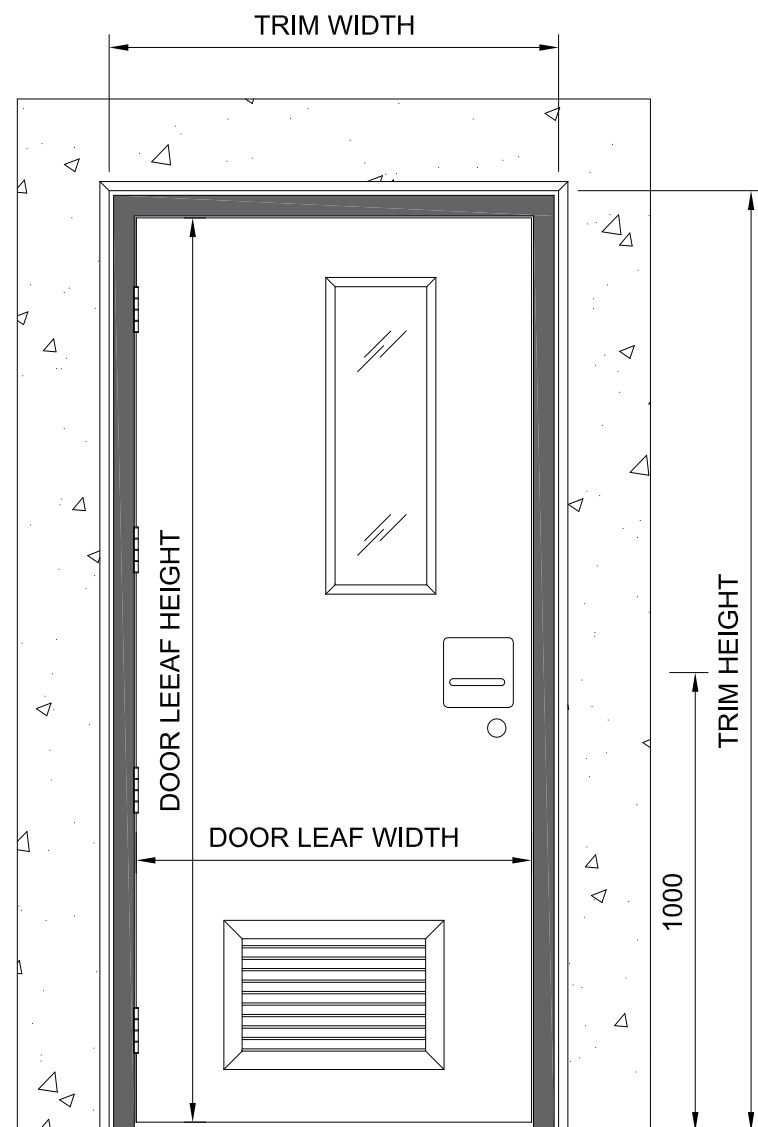

### STANDARD SIZES

DOOR LEAF SIZE	TRIM OPENING SIZE
1980 X 810	2043 X 896
1980 X 860	2043 X 946
1980 X 910	2043 X 996

BASED ON SILL CLEARANCE OF 20mm

### FRAME DETAIL

HCTA

HCTB

HCTC

FLUSH PANEL - HOLLOW CORE DOORS & FRAMES - GENERAL ARRANGEMENT

ISS.	CHANGE	No.	DATE	BY	MATERIAL - FINISH	CODE No.	SCALE	:	DRG No.	ISS.	
							DRAWN	O.B	31.01.17	FLUSH_PANEL_HC	A
							APPVD.				