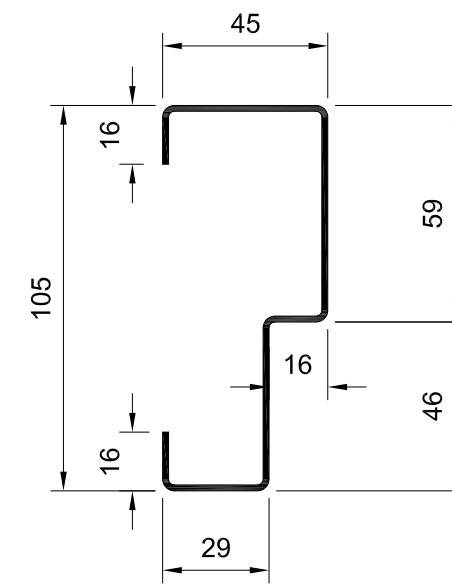

### STANDARD SIZES

DOOR LEAF SIZE	TRIM OPENING SIZE
1980 X 810	2043 X 896
1980 X 860	2043 X 946
1980 X 910	2043 X 996

BASED ON SILL CLEARANCE OF 20mm

### FRAME DETAIL

HCTA

HCTB

HCTC

FLUSH PANEL - HOLLOW CORE DOORS & FRAMES - GENERAL ARRANGEMENT

ISS.	CHANGE	No.	DATE	BY	MATERIAL - FINISH	CODE No.	SCALE	:	DRG No.	ISS.	
							DRAWN	O.B	31.01.17	FLUSH_PANEL_HC	A
							APPVD.				