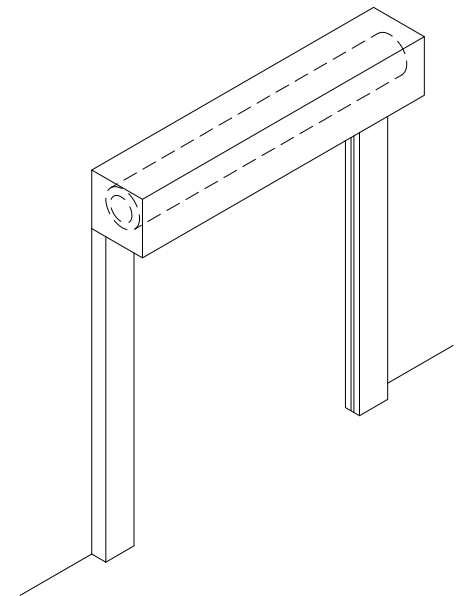

SECTION THROUGH HEAD BOX

FC240 FIRE CURTAIN, UPTO 4 HOUR
 GENERAL ARRANGEMENT SINGLE CURTAIN UP TO 6m WIDE

				MATERIAL - FINISH PPB	CODE No.	SCALE	:	DRG No.	A3	ISS.
C	FIXING NOTES CHANGED		28.04.15							
ISS.	CHANGE	No.	DATE	BY		APPVD.				