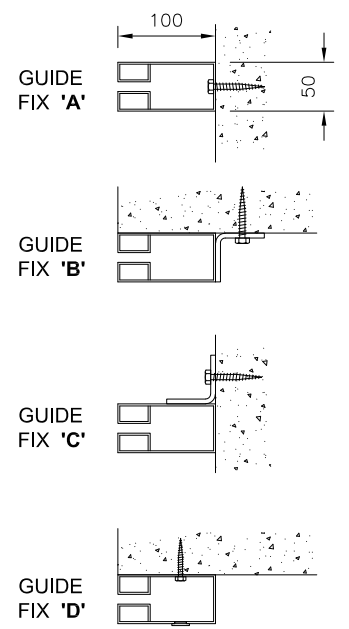

SECTION THROUGH HEAD BOX

FC240 FIRE CURTAIN, UPTO 4 HOUR
 GENERAL ARRANGEMENT SINGLE CURTAIN UP TO 6m WIDE

				MATERIAL - FINISH PPB	CODE No.	SCALE	:	DRG No.	A3	ISS.
C	FIXING NOTES CHANGED		28.04.15							
ISS.	CHANGE	No.	DATE	BY		APPVD.				