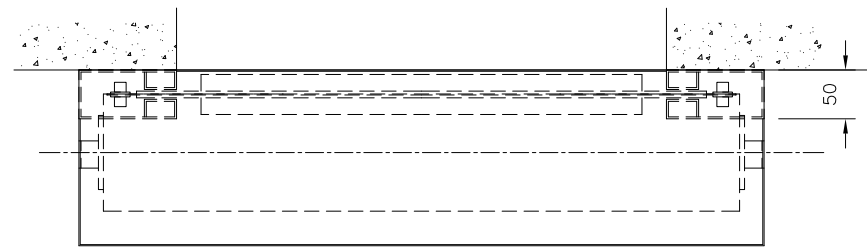

SECTION THROUGH HEAD BOX

FC240 FIRE CURTAIN, UPTO 4 HOUR
 GENERAL ARRANGEMENT SINGLE CURTAIN UP TO 6m WIDE

				MATERIAL - FINISH PPB	CODE No.	SCALE	:	DRG No.	A3	ISS.
C	FIXING NOTES CHANGED		28.04.15							
ISS.	CHANGE	No.	DATE	BY		APPVD.				