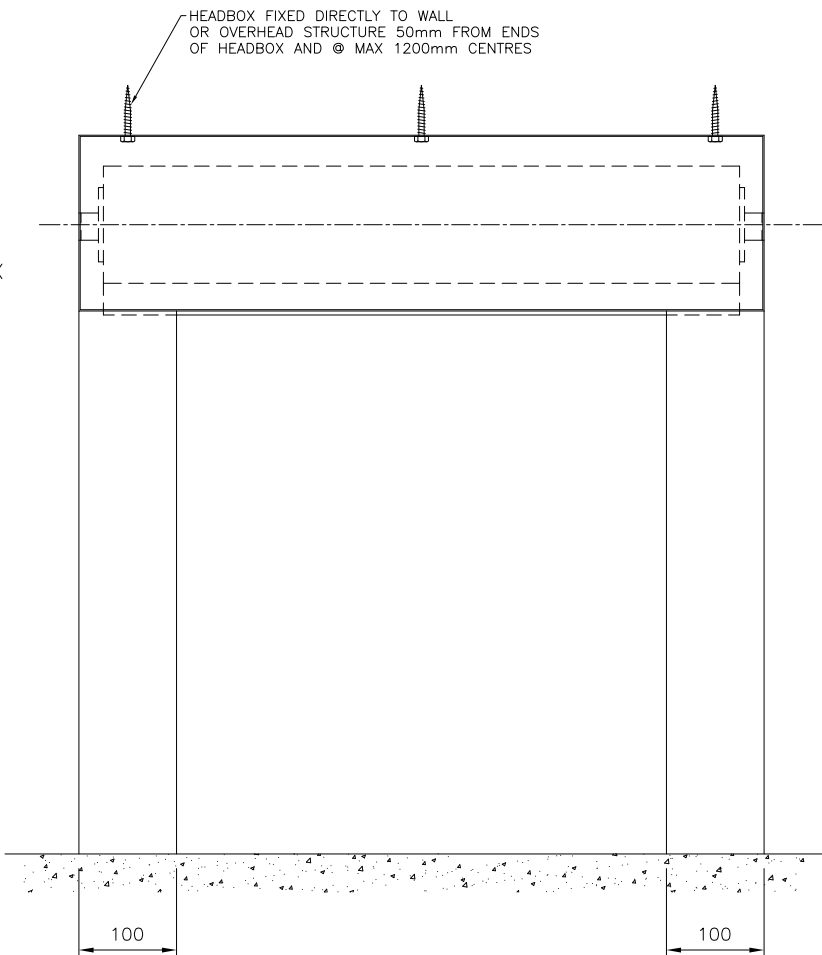

SECTION THROUGH HEAD BOX

FC240 FIRE CURTAIN, UPTO 4 HOUR
 GENERAL ARRANGEMENT SINGLE CURTAIN UP TO 6m WIDE

				MATERIAL - FINISH PPB	CODE No.	SCALE	:	DRG No.	A3	ISS.
C	FIXING NOTES CHANGED		28.04.15							
ISS.	CHANGE	No.	DATE	BY		APPVD.				