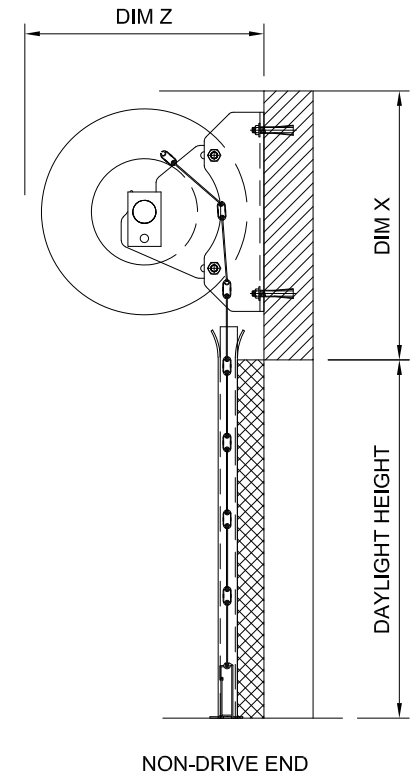

DOOR HEIGHT (m)	HEADROOM (DIM X)	INSIDE PROJECTION BARREL (DIM Z)	GUIDE PACKER SIZE (DIM W)
0 - 1.25	355mm	315mm	0
1.25 - 2.0	385mm	335mm	0
2.0 - 3.0	405mm	360mm	40mm
3.0 - 4.0	435mm	390mm	50mm

MATERIAL - FINISH				CODE No.	SCALE	:		DRG No.	ISS.
ISS.	DATE	BY	.		DRAWN	TS	02.05.14	CS_IBM	A
				APPVD.					