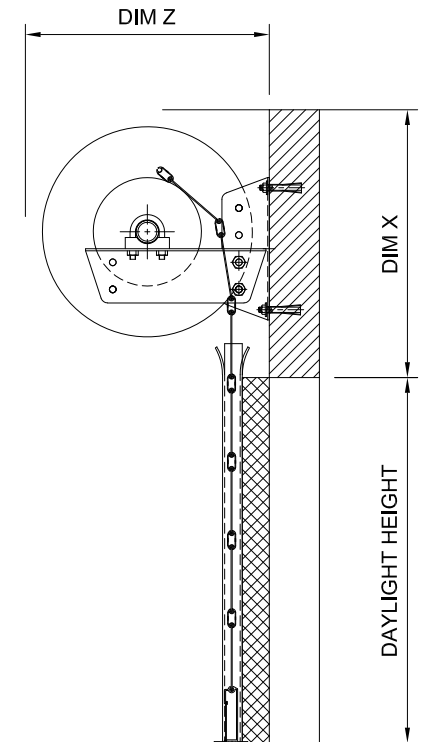

DOOR HEIGHT (m)	HEADROOM (DIM X)	INSIDE PROJECTION BARREL (DIM Z)	GUIDE PACKER SIZE (DIM W)
0 - 1.25	345mm	315mm	0
1.25 - 2.0	375mm	335mm	0
2.0 - 3.0	395mm	360mm	40mm
3.0 - 3.5	395mm	360mm	40mm

CLEARSPAN SHUTTER
SPRING BALANCED - GENERAL ARRANGEMENT

MATERIAL - FINISH	CODE No.	SCALE	DRG No.	ISS.
		TS	08.03.13	
ISS. DATE BY	APPVD.		CS_SB	A