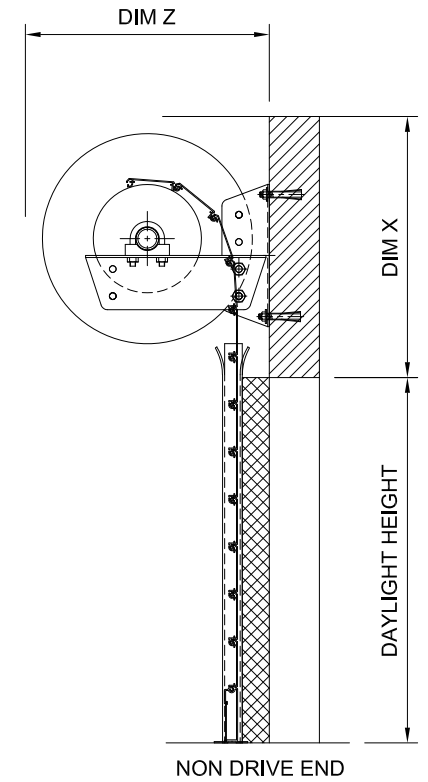

DOOR HEIGHT (m)	HEADROOM (DIM X)	INSIDE PROJECTION BARREL (DIM Z)	GUIDE PACKER SIZE (DIM W)
0 - 1.25	345mm	315mm	0
1.25 - 2.0	375mm	350mm	0
2.0 - 3.0	395mm	360mm	40mm

STANDARD ALUMINIUM ROLLER SHUTTER
SPRING BALANCED - GENERAL ARRANGEMENT

ISS.	DATE	BY
------	------	----

MATERIAL - FINISH	CODE No.	SCALE	:
		DRAWN	TS
		APPVD.	

DRG No.	ISS.
08.03.13	AS_SB

DRG No.	ISS.
AS_SB	A