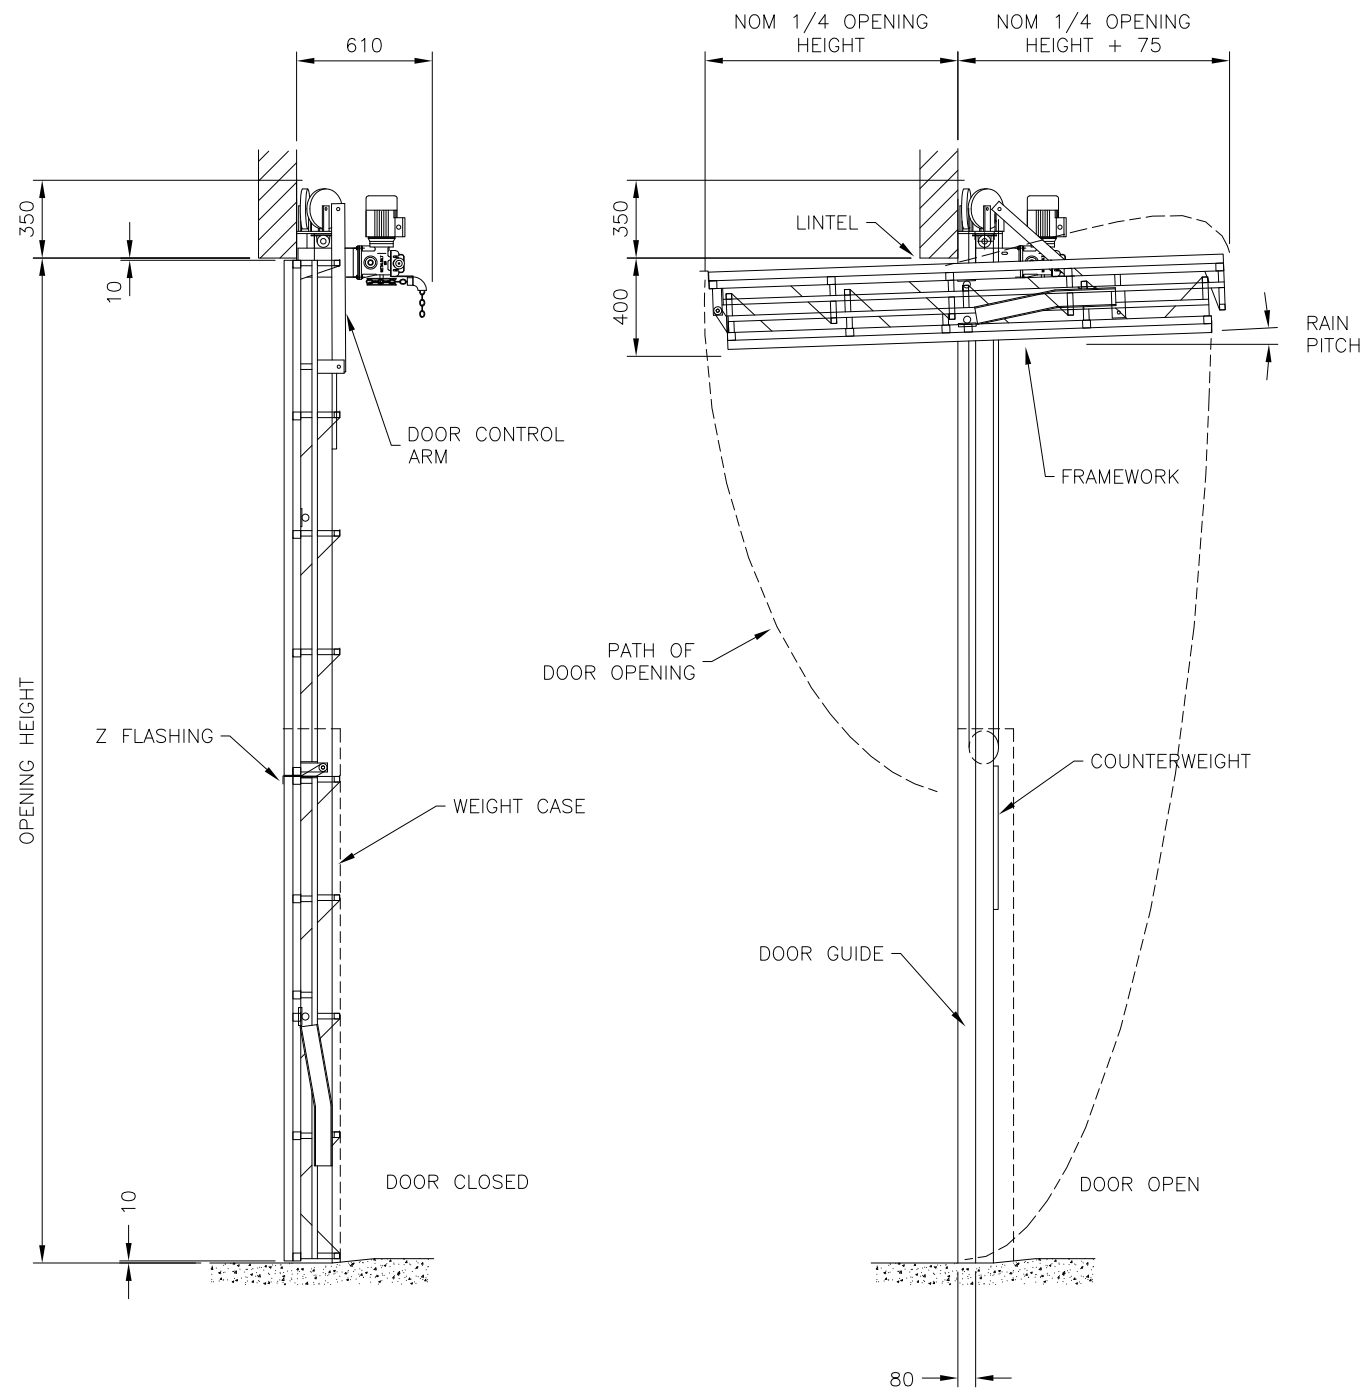

SECTION THROUGH DOOR

We reserve the right to alter specification without notice and without incurring obligation

RENLITA VERTICAL LIFTING DOOR
BIFOLDING – MOTORISED – SINGLE COUNTERWEIGHTS

MATERIAL – FINISH			CODE No.	SCALE	1:50	DRG No.	ISS.
ISS.	DATE	BY		DRAWN	TS	07.06.13	
				APPVD.		VLD_BIFOLD_SW	A