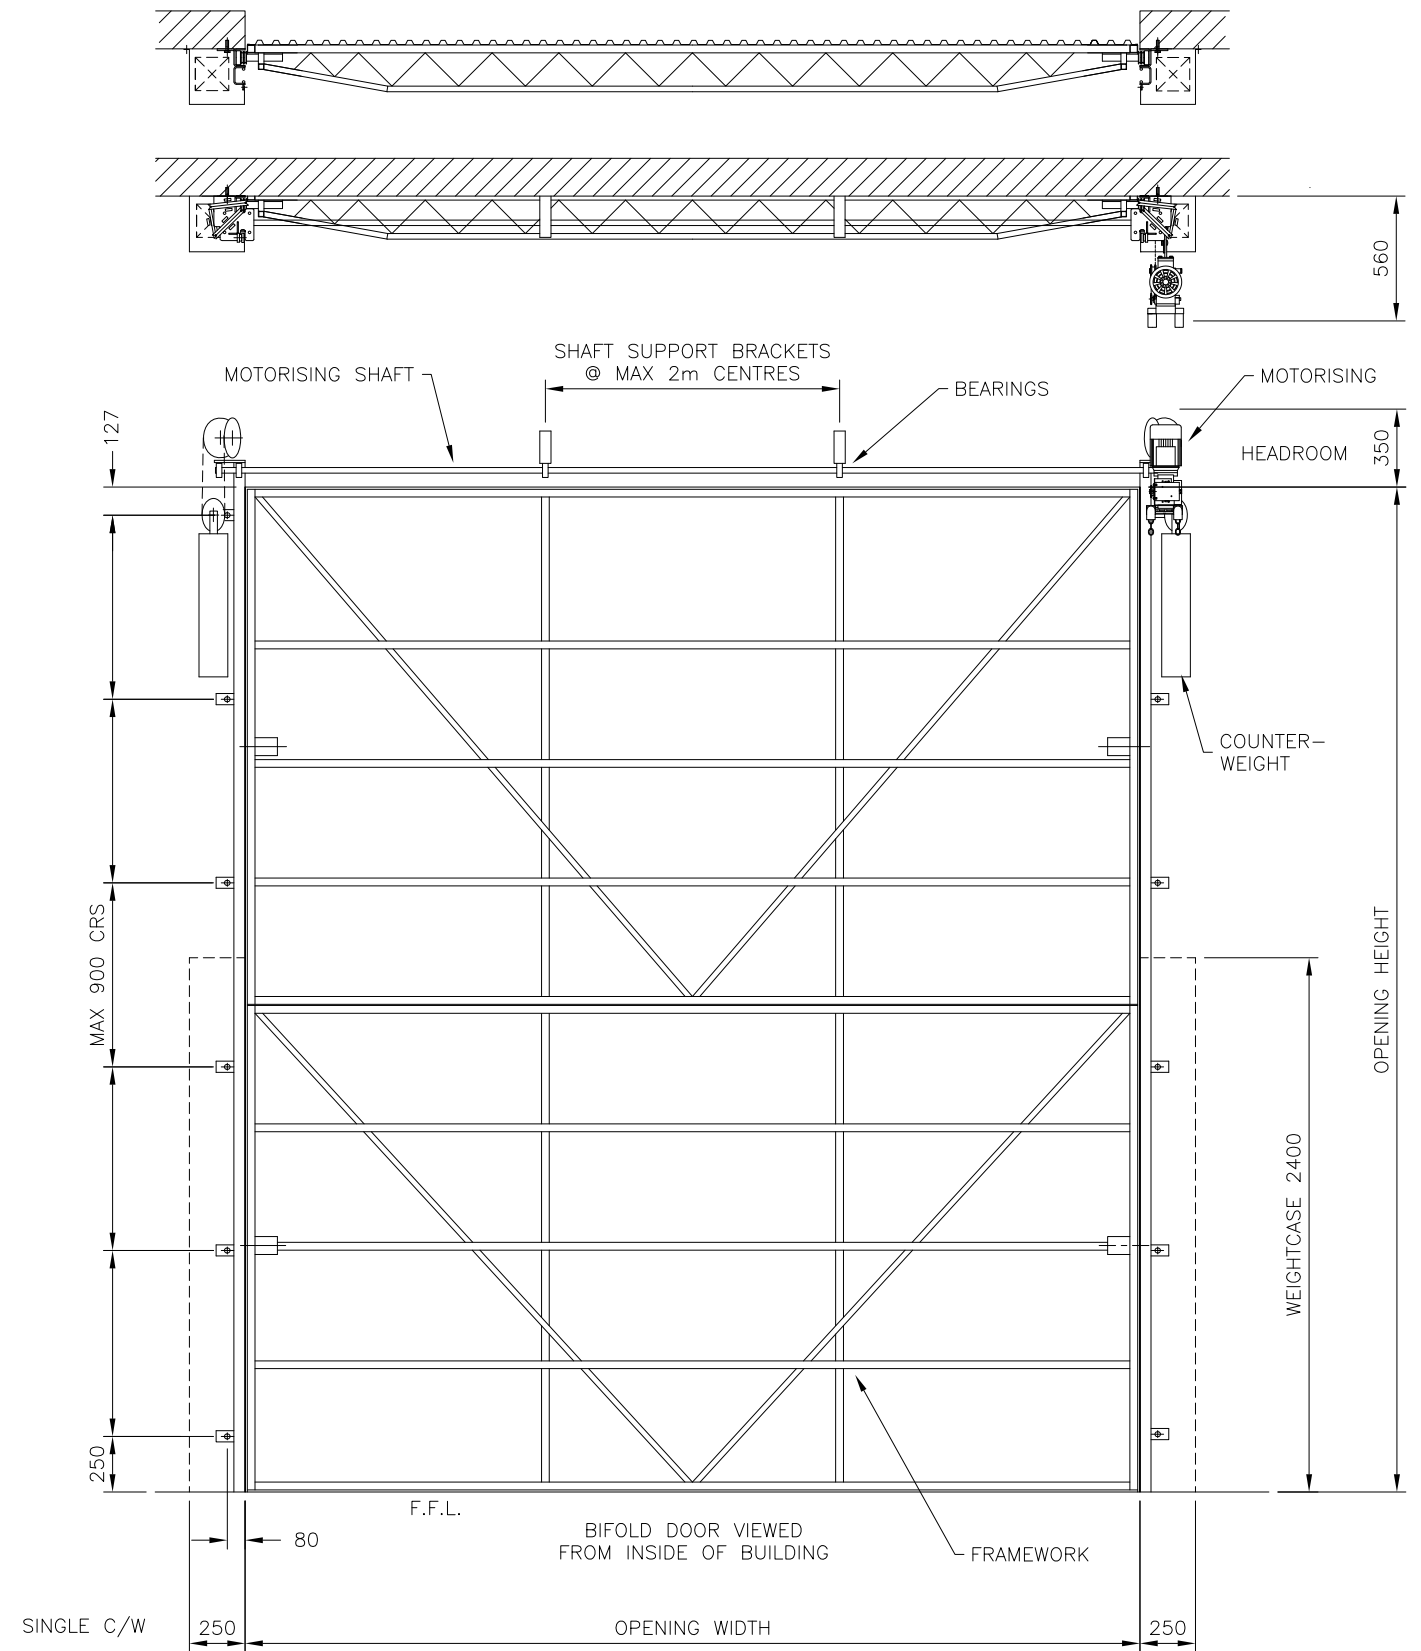

SECTION THROUGH DOOR

We reserve the right to alter specification without notice and without incurring obligation

RENLITA VERTICAL LIFTING DOOR
BIFOLDING – MOTORISED – SINGLE COUNTERWEIGHTS

MATERIAL – FINISH			CODE No.	SCALE	1:50	DRG No.	ISS.
ISS.	DATE	BY		DRAWN	TS	07.06.13	
				APPVD.		VLD_BIFOLD_SW	A