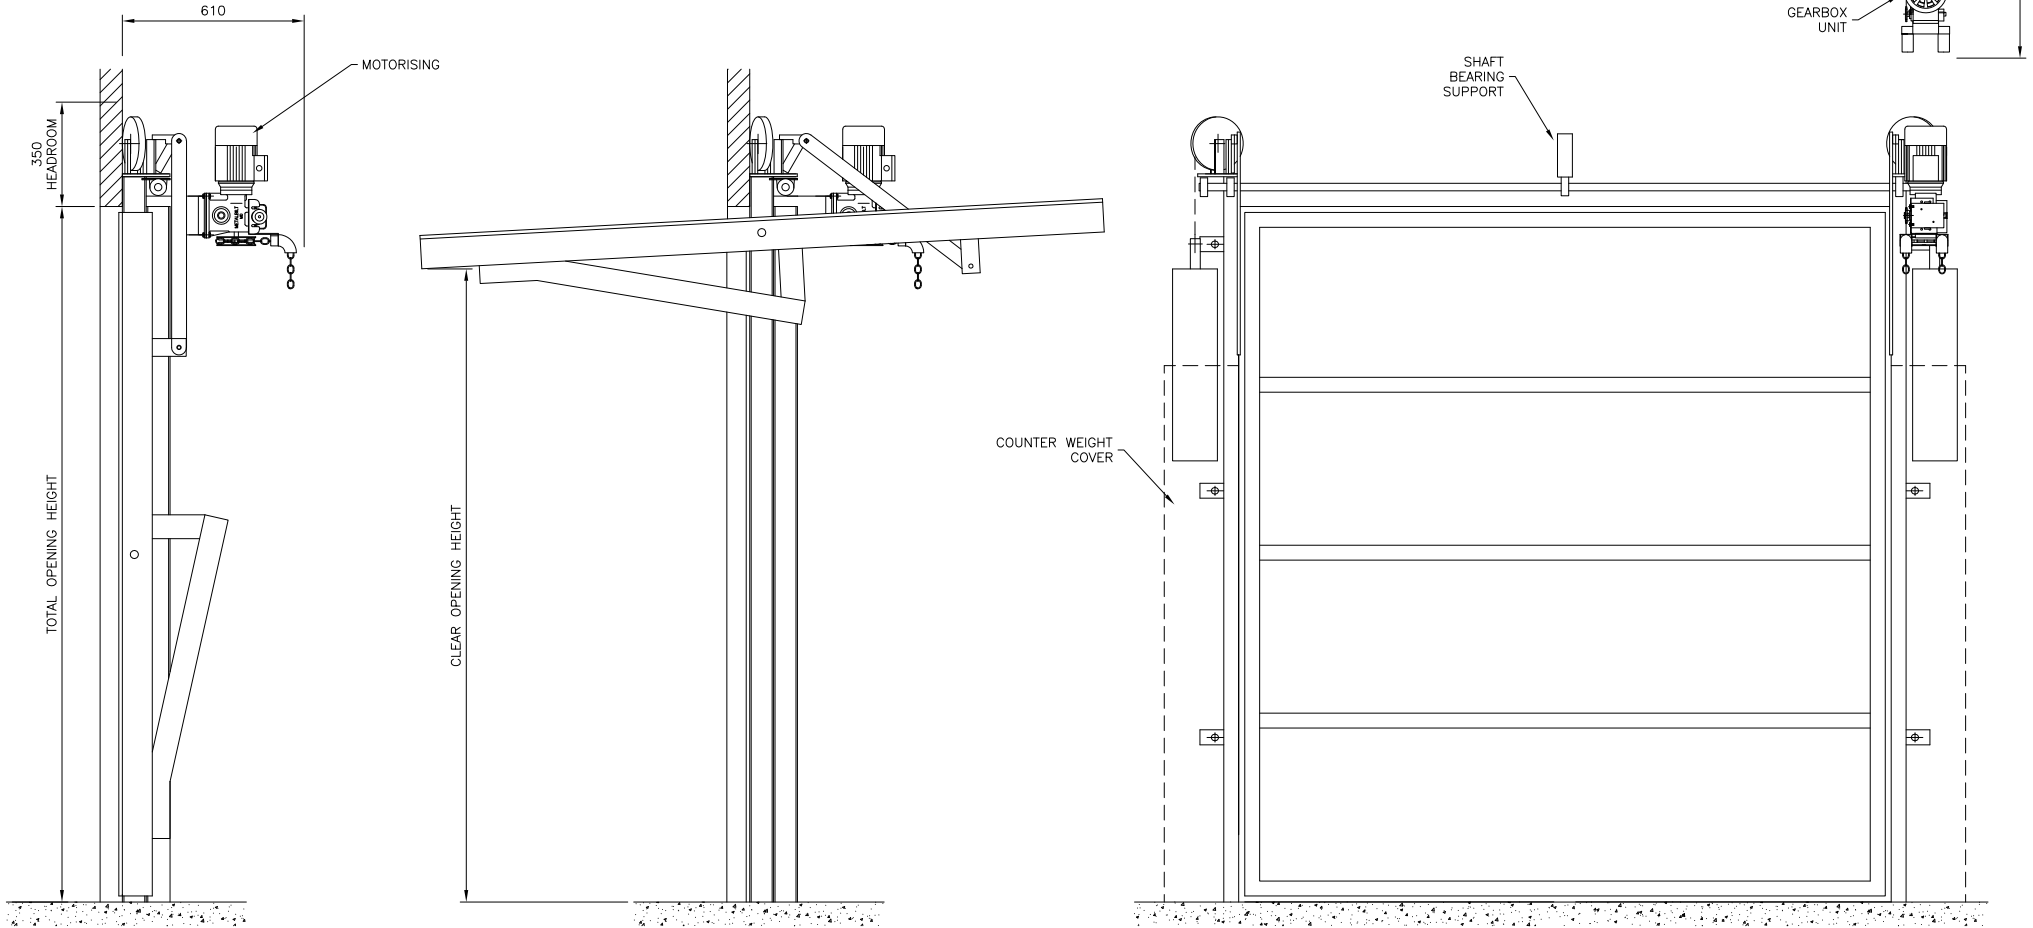

SECTION THROUGH DOOR

We reserve the right to alter specification without notice and without incurring obligation

RENLITA VERTICAL LIFTING DOOR
 SINGLE LEAF - MOTORISED - DOUBLE COUNTERWEIGHTS

ISS.	DATE	BY	MATERIAL - FINISH	CODE No.	SCALE	DRG No.	ISS.
				APPVD.	TS		
						VLD_SINGLE_DCW	A